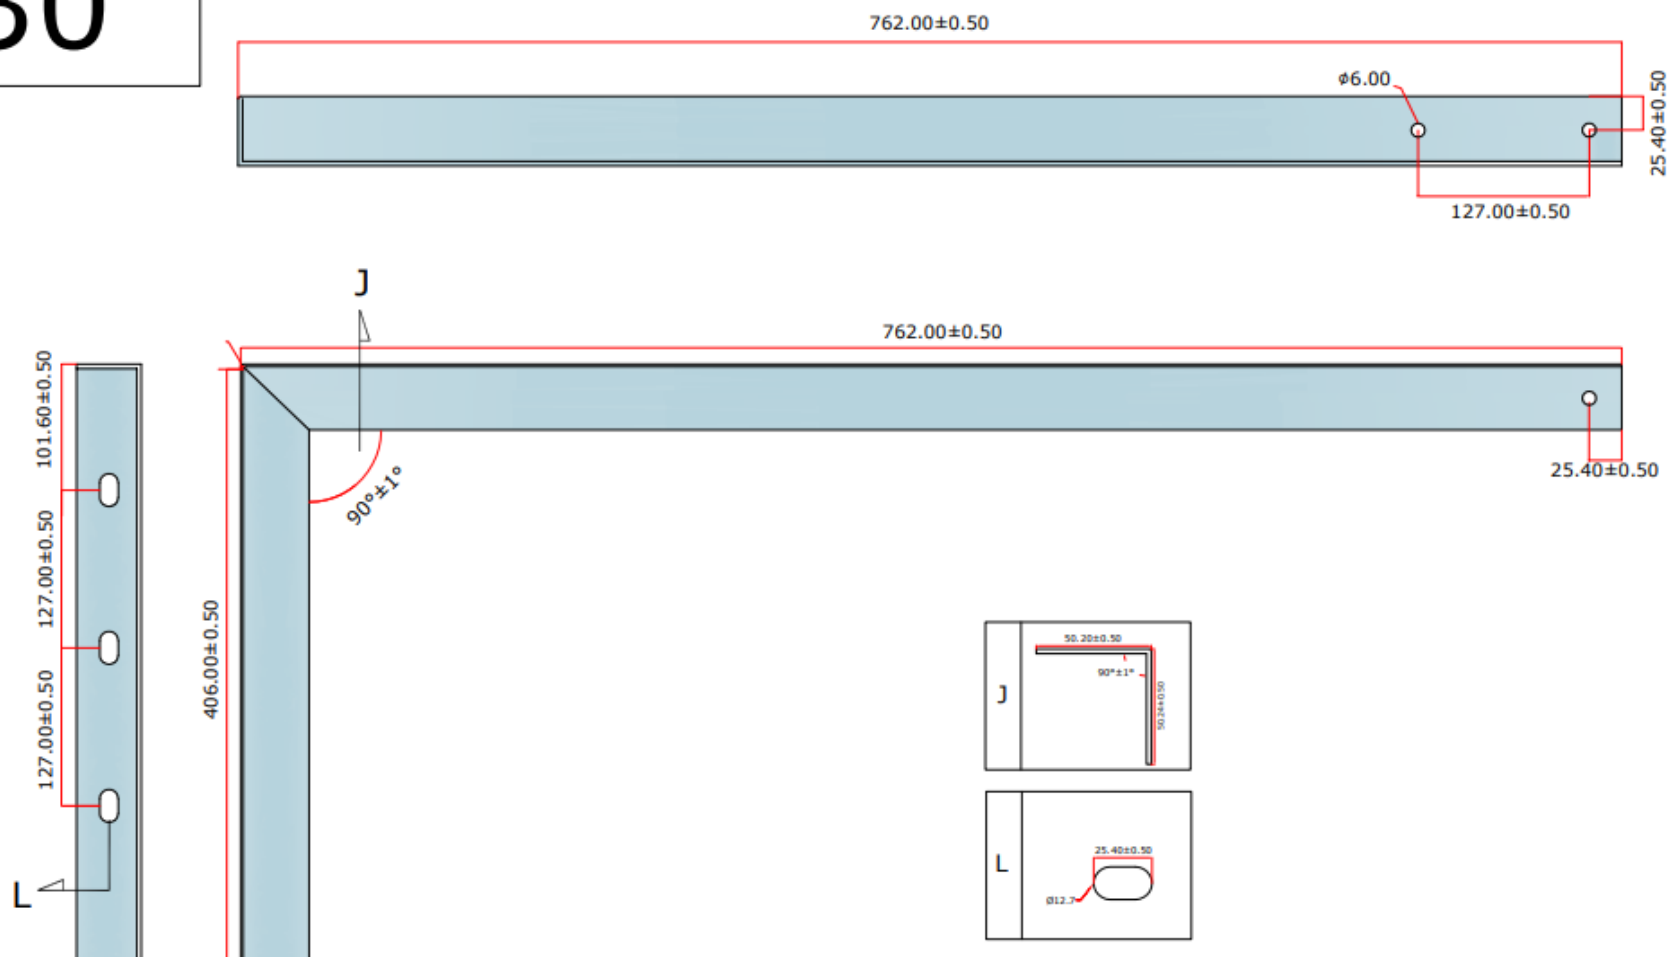

Size

30"

Product Code	L3016	Weight Holding Capacity	350 Lbs
Colour Finish	Powder Coated (Black)	Material Type	MS (Mild Steel)
Note:	Load capacity is subjected to the formation and condition of the wall and no of anchor bolts used.		