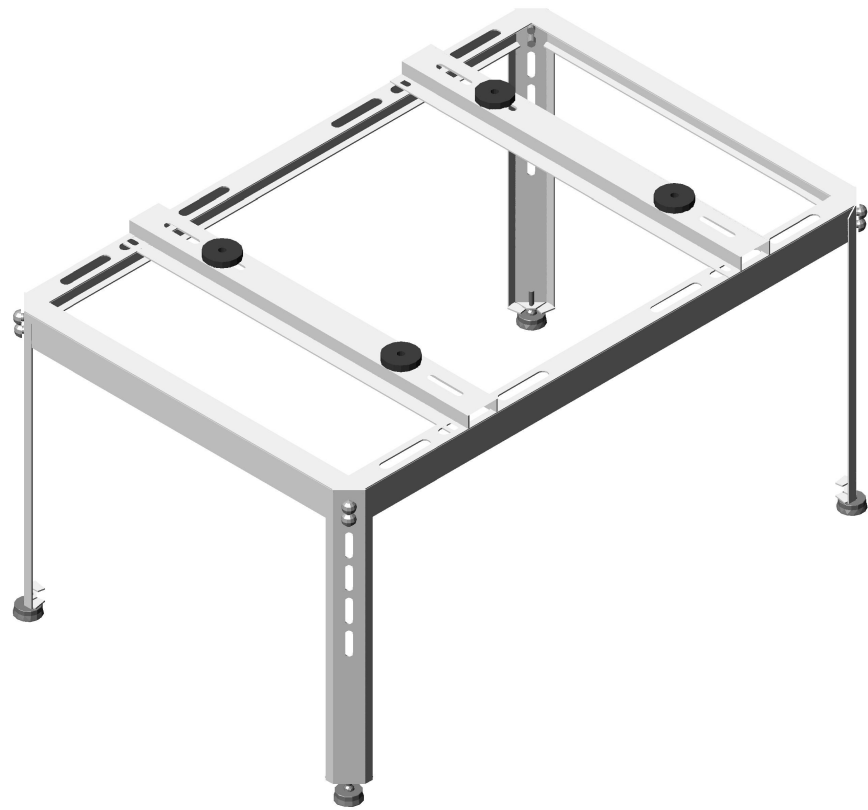

Heat Pump Floor Stand

COLARUS GROUP

Product Code

CG- 182437 FS -PC

Weight Holding Capacity

200-220 Kg

Colour Finish

Powder Coated

Material Type

MS (Mild Steel)