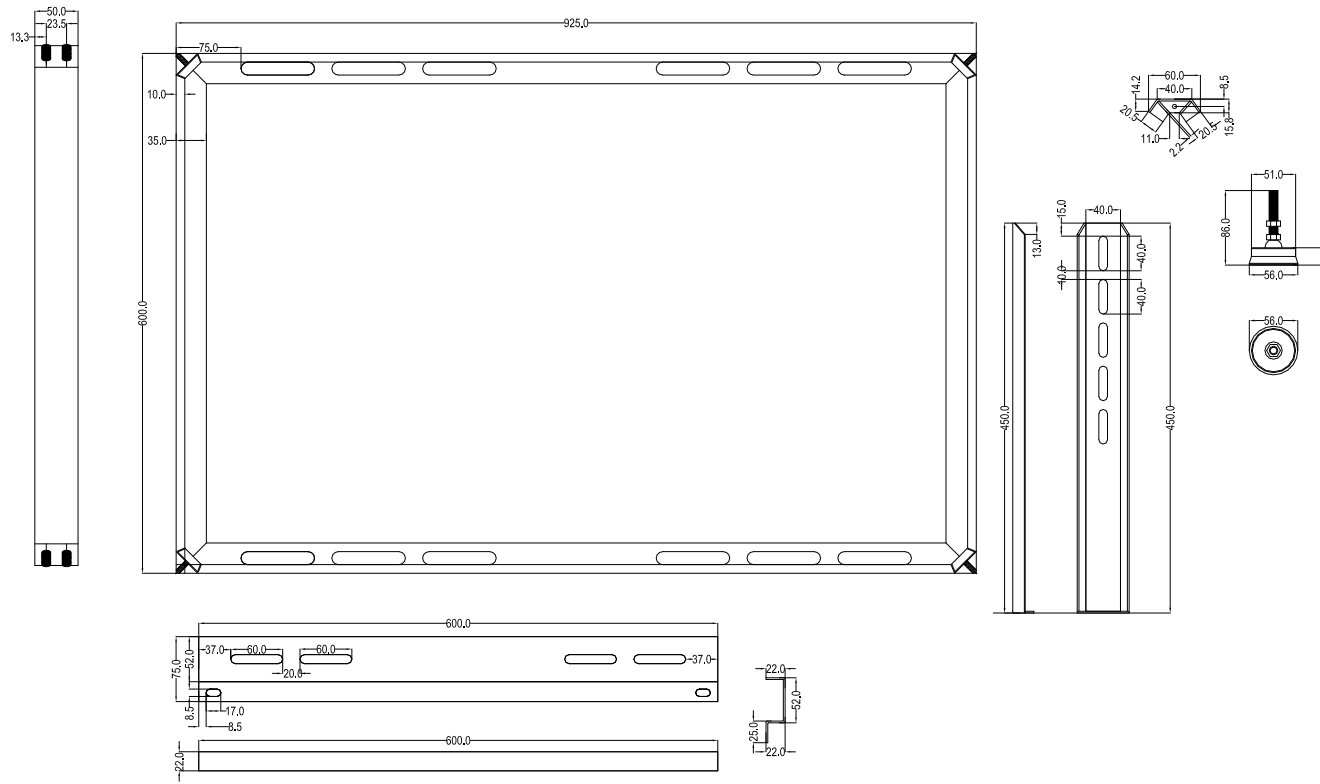

Heat Pump Floor Stand

COLARUS GROUP

Product Code

CG- 182437 FS -PC

Weight Holding Capacity

200-220 Kg

Colour Finish

Powder Coated

Material Type

MS (Mild Steel)